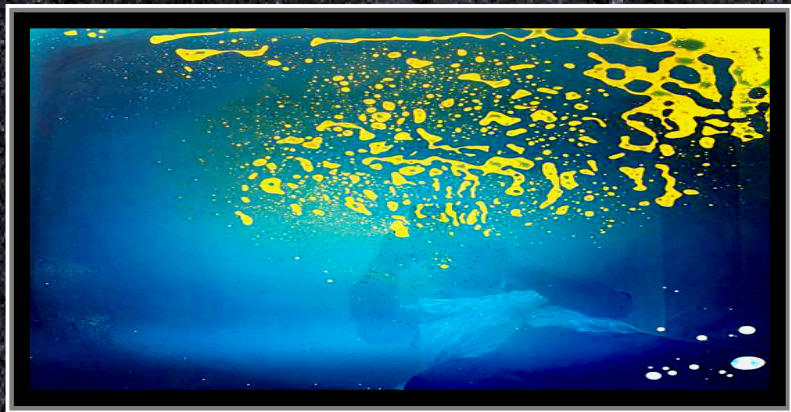

600 mm x 1200 mm

LIQUID MOSEK

ZED BLACK

CRIMSON RED

DARK GREEN

ULTRA BLUE

LIQUID FLOOR VITRIFIED TILES

600 mm x 1200 mm

LIQUID MOSEK

GLOLEN YELLOW

SKY BLUE

RED BROWN

PURPLE

LIQUID FLOOR VITRIFIED TILES