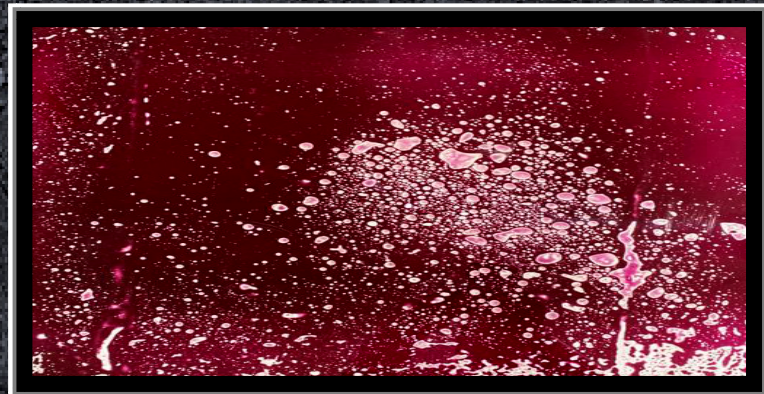

600 mm x 1200 mm

LIQUID MOSEK

ZED BLACK

CRIMSON RED

DARK GREEN

ULTRA BLUE

LIQUID FLOOR VITRIFIED TILES

600 mm x 1200 mm

LIQUID MOSEK

GLOLEN YELLOW

SKY BLUE

RED BROWN

PURPLE

LIQUID FLOOR VITRIFIED TILES