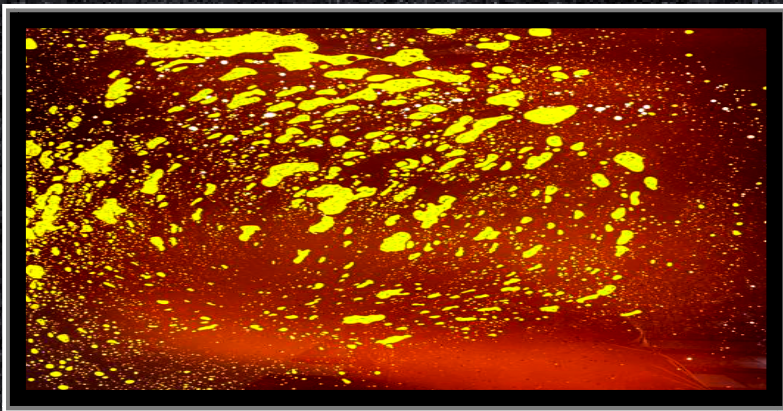

600 mm x 1200 mm

LIQUID MOSEK

ZED BLACK

CRIMSON RED

DARK GREEN

ULTRA BLUE

LIQUID FLOOR VITRIFIED TILES

600 mm x 1200 mm

LIQUID MOSEK

GLOLEN YELLOW

SKY BLUE

RED BROWN

PURPLE

LIQUID FLOOR VITRIFIED TILES