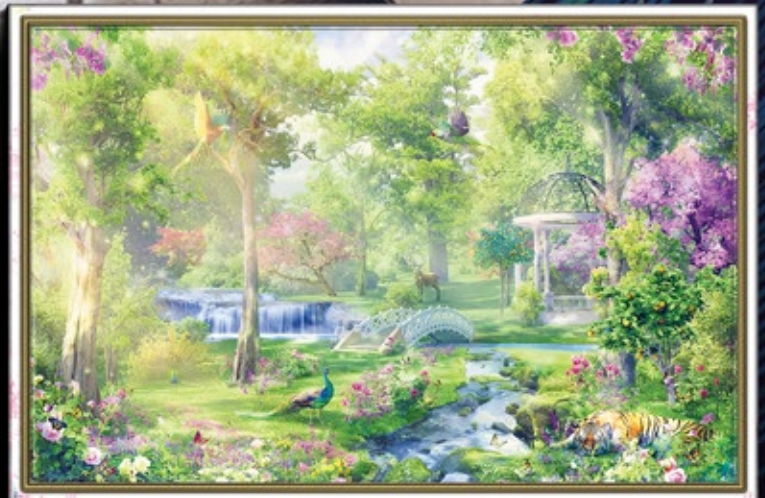

600 x 900 MM
800 x 1200 MM
DECORATIVE TILES

JARI WORK AVAILABLE

CMYK
PRINTING TECHNOLOGY

9025

600 x 900 MM
800 x 1200 MM
DECORATIVE TILES

JARI WORK AVAILABLE

CMYK
PRINTING TECHNOLOGY

9026

600 x 900 MM
800 x 1200 MM
DECORATIVE TILES

JARI WORK AVAILABLE

CMYK
PRINTING TECHNOLOGY

9027

600 x 900 MM
800 x 1200 MM
DECORATIVE TILES

JARI WORK AVAILABLE

CMYK
PRINTING TECHNOLOGY

9028

600 x 900 MM
800 x 1200 MM
DECORATIVE TILES

JARI WORK AVAILABLE

CMYK
PRINTING TECHNOLOGY

9029

600 x 900 MM
800 x 1200 MM
DECORATIVE TILES

JARI WORK AVAILABLE

CMYK
PRINTING TECHNOLOGY

9030